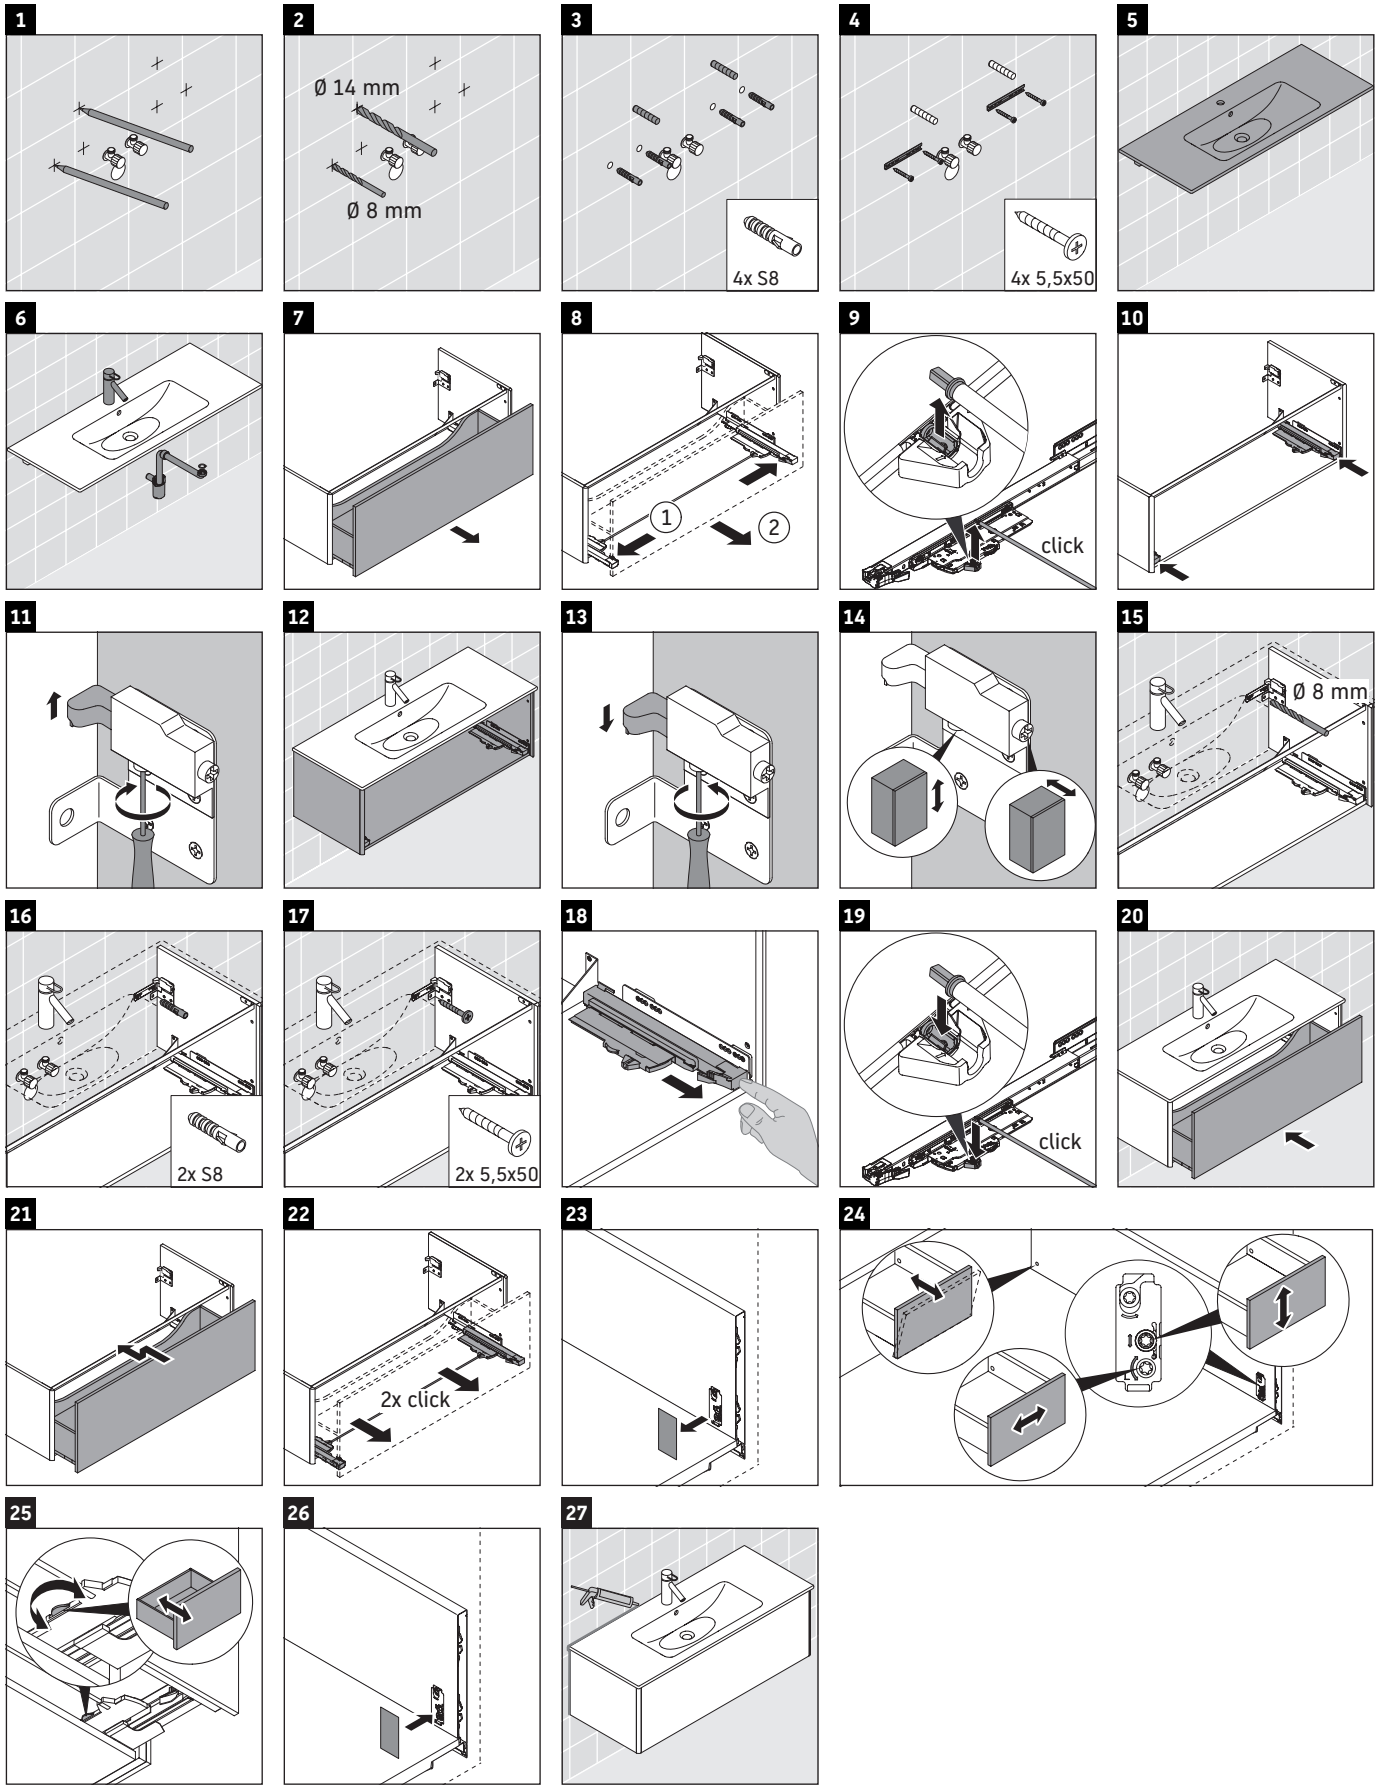

Duravit AG, Werderstr. 36, 78132 Hornberg, Germany, Phone +49 78 33 700, Fax +49 78 33 70 289, info@duravit.de, www.duravit.de